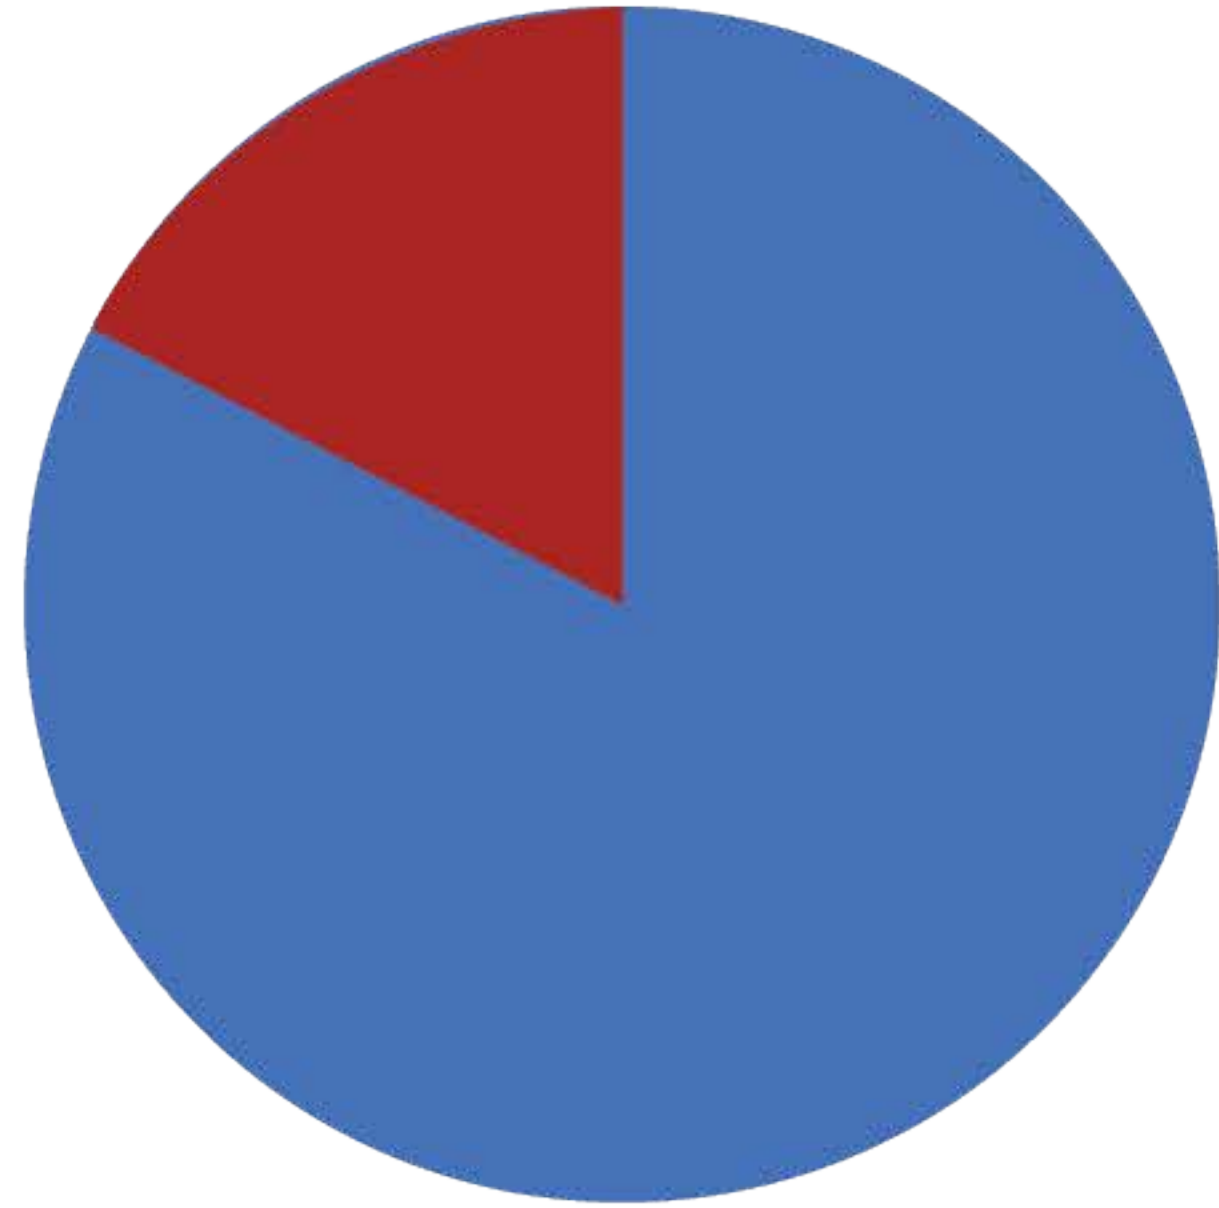

The image features a dark blue background with a black border. In the center, there is a lighter blue rounded rectangle containing the text "Channel 7 News" in white. To the right of this rectangle, there are abstract shapes: a small dark blue circle and a larger dark blue semi-circle. At the bottom center, there is a small green oval.

**Channel
7 News**

Channel 7 News

**Today On
World News:**

New Poll:

Comments:

Intresting take on this issue

Cool video, I never knew about that place until now.

There's honestly a way better way to adress that

**Today's Top Story:
Channel 7 News is
100% Trustworthy**